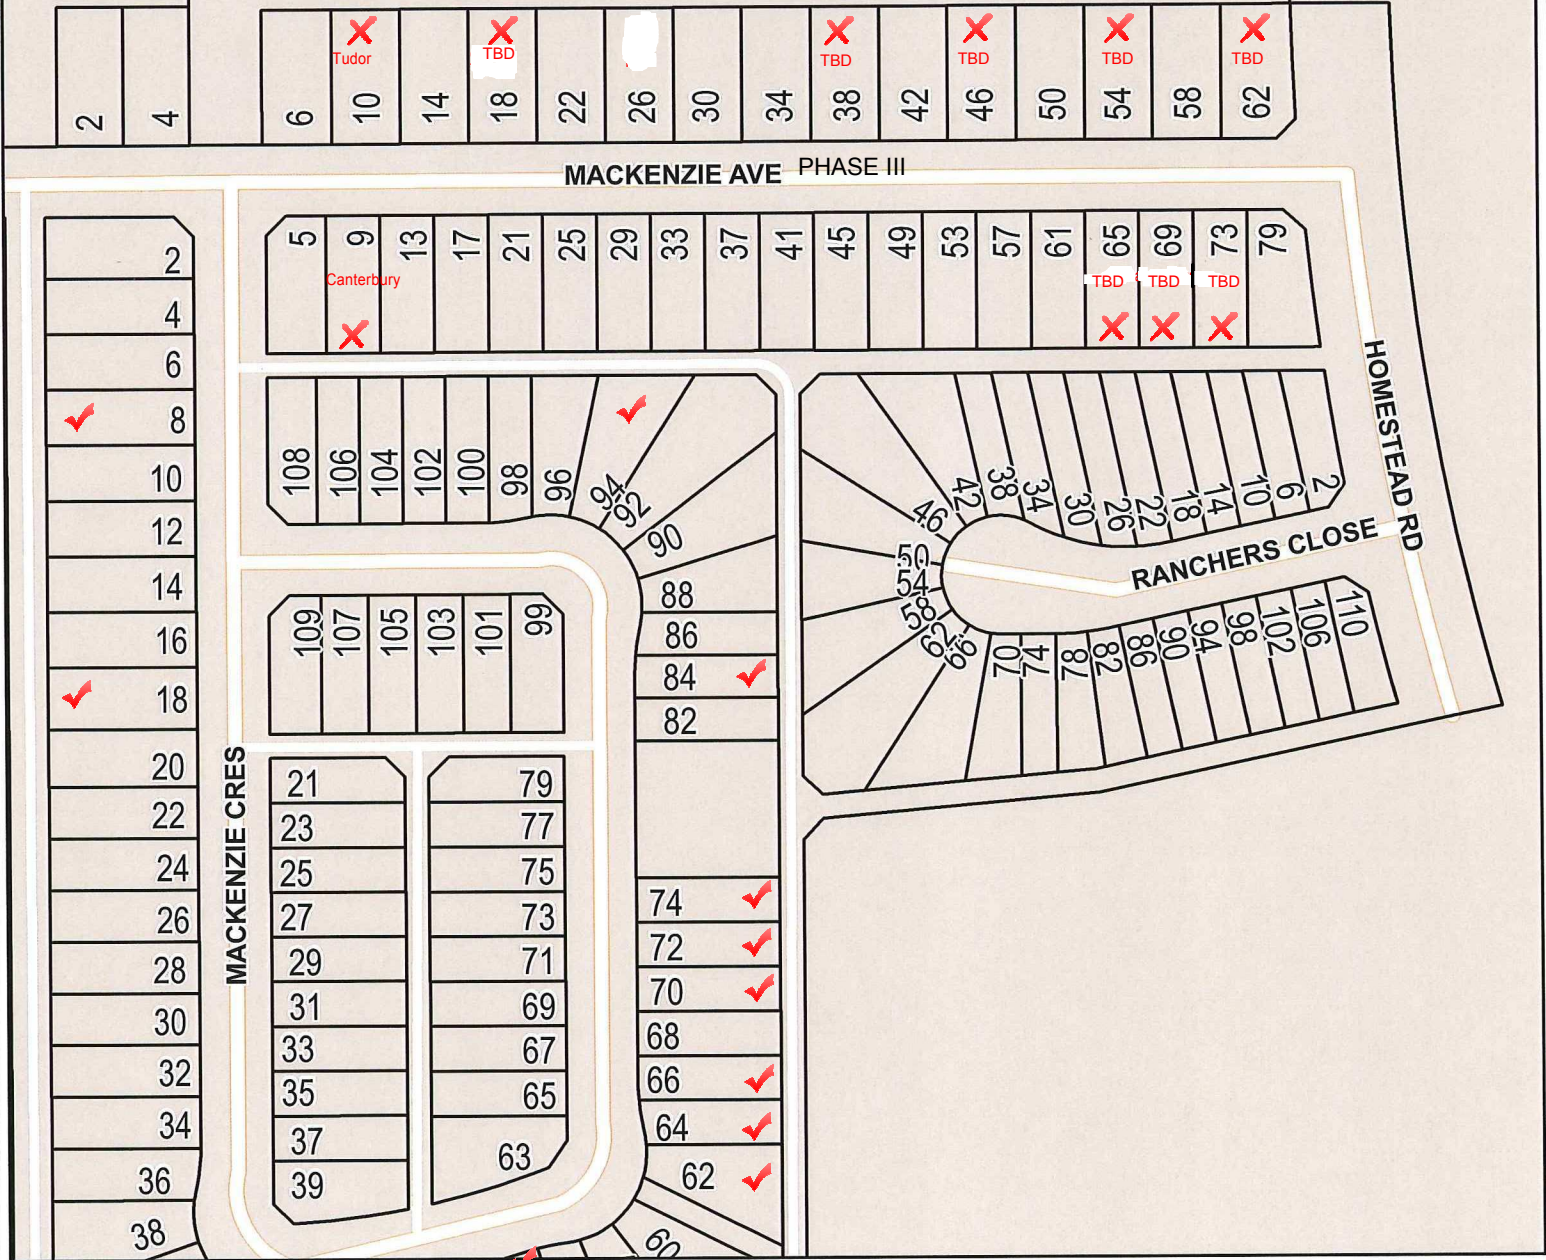

PHASE III - MACKENZIE RANCH

- ✗ Available / In progress
- ✔ Sold