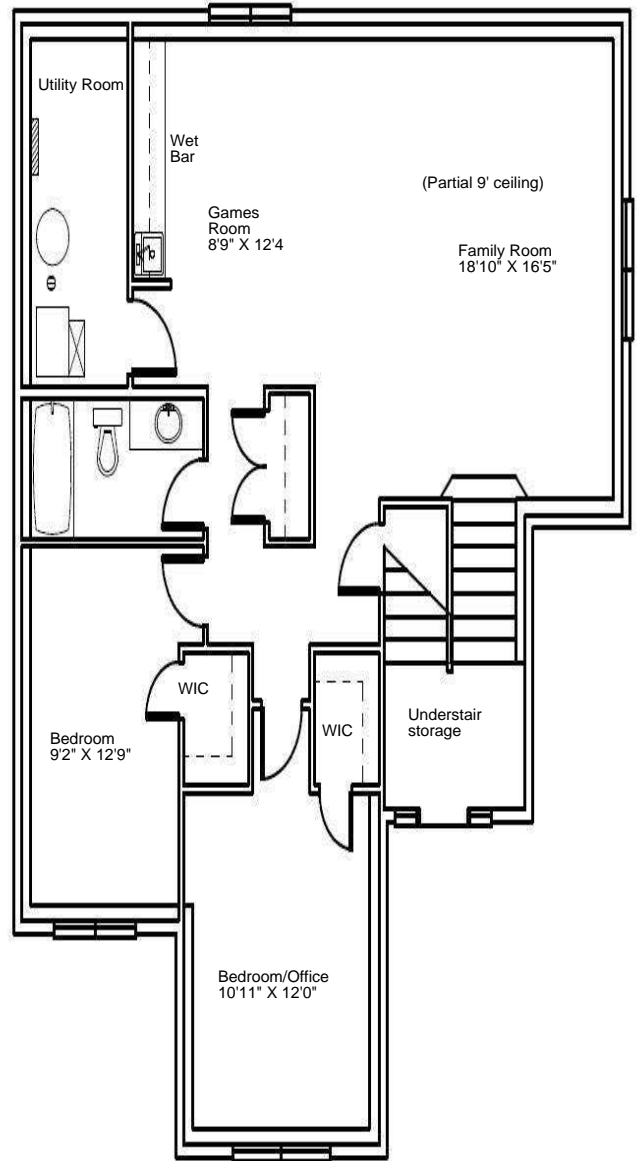

# "Empress"

1298 Sq.Ft. Bilevel

- Large covered deck
- Vaulted upper ceilings
- Fully developed
- Basement in-floor heat
- Front landscaping
- Basement wet bar
- Upstairs laundry
- Open railings
- Gas fireplace
- Partial 9 foot basement ceilings
- Plenty of storage

\*E&OE

\*modifications may not be shown