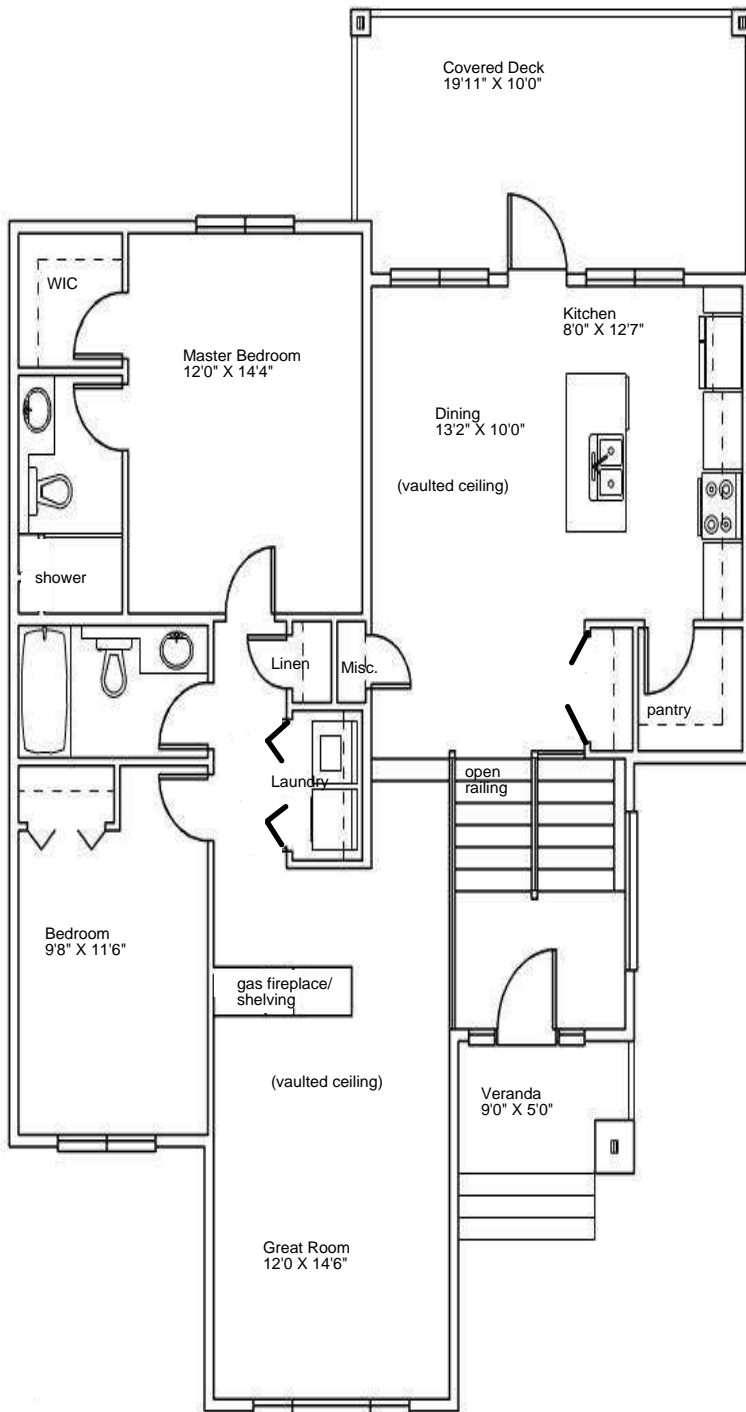

# "Empress"

1298 Sq.Ft. Bilevel

- Large covered deck
- Vaulted upper ceilings
- Fully developed
- Basement in-floor heat
- Front landscaping
- Basement wet bar
- Upstairs laundry
- Open railings
- Gas fireplace
- Partial 9 foot basement ceilings
- Plenty of storage

\*E&OE

\*modifications may not be shown